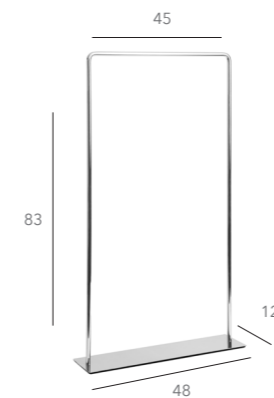

M1

Cromado	ACKIKOM101BC.115	●
Dourado	ACKIKOM102BC.128	●
Branco	ACKIKOM103BC.118	○
Preto	ACKIKOM104BC.118	●
Beje	ACKIKOM105BC.118	●
Terracota	ACKIKOM106BC.118	●
Antracite	ACKIKOM107BC.118	●