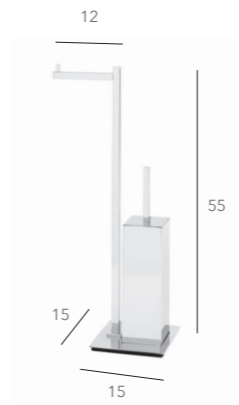

MINI

Cromado	ACMINFOC01.105	●
Dourado	ACMINFOC02.119	●
Branco	ACMINFOC03.109	○
Preto	ACMINFOC04.109	●
Beje	ACMINFOC05.109	●
Terracota	ACMINFOC06.109	●
Antracite	ACMINFOC07.109	●