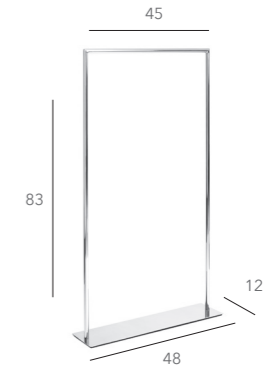

M1 BASE COMPLETA

Cromado	ACLINKM101BC.115 ●
Dourado	ACLINKM102BC.128 ●
Branco	ACLINKM103BC.118 ○
Preto	ACLINKM104BC.118 ●
Beje	ACLINKM105BC.118 ●
Terracota	ACLINKM106BC.118 ●
Antracite	ACLINKM107BC.118 ●