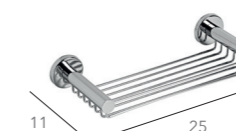

PORTA ROLO VERTICAL

Cromado	ACCLASS5201VE.26	●
Dourado	ACCLASS5202VE.33	●
Branco	ACCLASS5203VE.28	○
Preto	ACCLASS5204VE.28	●
Beje	ACCLASS5205VE.28	●
Terracota	ACCLASS5206VE.28	●
Antracite	ACCLASS5207VE.28	●

SABONETEIRA BANHO

Cromado	ACCLASS6001E.34	●
Dourado	ACCLASS6002E.42	●
Branco	ACCLASS6003E.36	○
Preto	ACCLASS6004E.36	●
Beje	ACCLASS6005E.36	●
Terracota	ACCLASS6006E.36	●
Antracite	ACCLASS6007E.36	●

PORTA TOALHAS

Cromado	ACCLASS7001E.68	●
Dourado	ACCLASS7002E.80	●
Branco	ACCLASS7003E.70	○
Preto	ACCLASS7004E.70	●
Beje	ACCLASS7005E.70	●
Terracota	ACCLASS7006E.70	●
Antracite	ACCLASS7007E.70	●