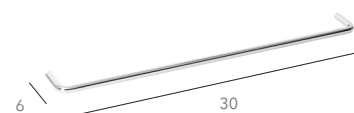

KIKO (S/ ESPELHO)

TOALHEIRO 30CM

Cromado	ACKIKO5301.26	●
Dourado	ACKIKO5302.30	●
Branco	ACKIKO5303.28	○
Preto	ACKIKO5304.28	●
Beje	ACKIKO5305.28	●
Terracota	ACKIKO5306.28	●
Antracite	ACKIKO5307.28	●