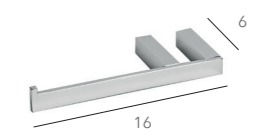

PORTA ROLO S/TAMPA

Cromado	ACBA15201ST.26	●
Dourado	ACBA15202ST.32	●
Branco	ACBA15203ST.28	○
Preto	ACBA15204ST.28	●
Beje	ACBA15205ST.28	●
Terracota	ACBA15206ST.28	●
Antracite	ACBA15207ST.28	●

Nota: Toalheiros para colar: 3€ p/fixação