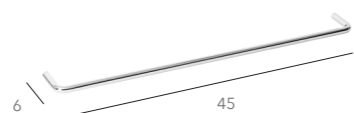

TOALHEIRO 45CM

Cromado	ACKIKO5401.29	●
Dourado	ACKIKO5402.33	●
Branco	ACKIKO5403.31	○
Preto	ACKIKO5404.31	●
Beje	ACKIKO5405.31	●
Terracota	ACKIKO5406.31	●
Antracite	ACKIKO5407.31	●