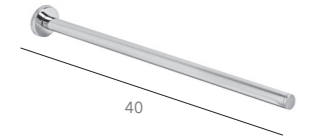

TOALHEIRO PERPENDICULAR

Cromado	ACCLASSPERP01E.32	●
Dourado	ACCLASSPERP02E.40	●
Branco	ACCLASSPERP03E.34	○
Preto	ACCLASSPERP04E.34	●
Beje	ACCLASSPERP05E.34	●
Terracota	ACCLASSPERP06E.34	●
Antracite	ACCLASSPERP07E.34	●