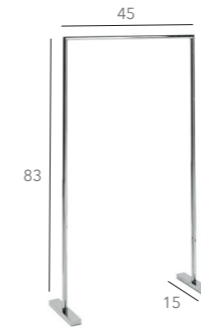

M1

Cromado	ACLINKM101.112 ●
Dourado	ACLINKM102.127 ●
Branco	ACLINKM103.117 ○
Preto	ACLINKM104.117 ●
Beje	ACLINKM105.117 ●
Terracota	ACLINKM106.117 ●
Antracite	ACLINKM107.117 ●