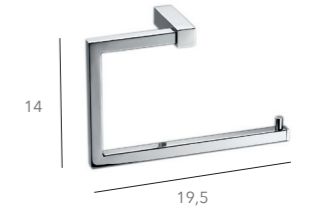

ARGOLA

Cromado	ACFOC5101.28	●
Dourado	ACFOC5102.35	●
Branco	ACFOC5103.29	○
Preto	ACFOC5104.29	●
Beje	ACFOC5105.29	●
Terracota	ACFOC5106.29	●
Antracite	ACFOC5107.29	●