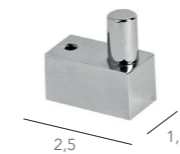

CABIDE

Cromado	ACBA15601.14	●
Dourado	ACBA15602.19	●
Branco	ACBA15603.16	○
Preto	ACBA15604.16	●
Beje	ACBA15605.16	●
Terracota	ACBA15606.16	●
Antracite	ACBA15607.16	●