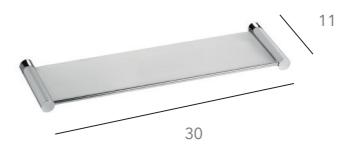

PRATELEIRA

Cromado	ACCLASSPRAT01.37	●
Dourado	ACCLASSPRAT02.45	●
Branco	ACCLASSPRAT03.39	○
Preto	ACCLASSPRAT04.39	●
Beje	ACCLASSPRAT05.39	●
Terracota	ACCLASSPRAT06.39	●
Antracite	ACCLASSPRAT07.39	●

Nota: Toalheiros para colar: 3€ p/fixação