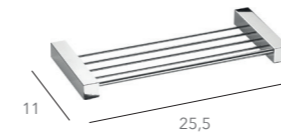

SABONETEIRA BANHO

Cromado	ACFOC6001.34	●
Dourado	ACFOC6002.41	●
Branco	ACFOC6003.35	○
Preto	ACFOC6004.35	●
Beje	ACFOC6005.35	●
Terracota	ACFOC6006.35	●
Antracite	ACFOC6007.35	●