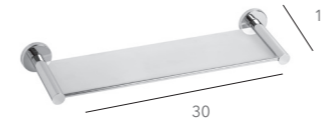

CLASSIC (C/ ESPELHO)

Espelho 5cm Ø

PRATELEIRA

Cromado	ACCLASSPRAT01E.42	●
Dourado	ACCLASSPRAT02E.50	●
Branco	ACCLASSPRAT03E.45	○
Preto	ACCLASSPRAT04E.45	●
Beje	ACCLASSPRAT05E.45	●
Terracota	ACCLASSPRAT06E.45	●
Antracite	ACCLASSPRAT07E.45	●